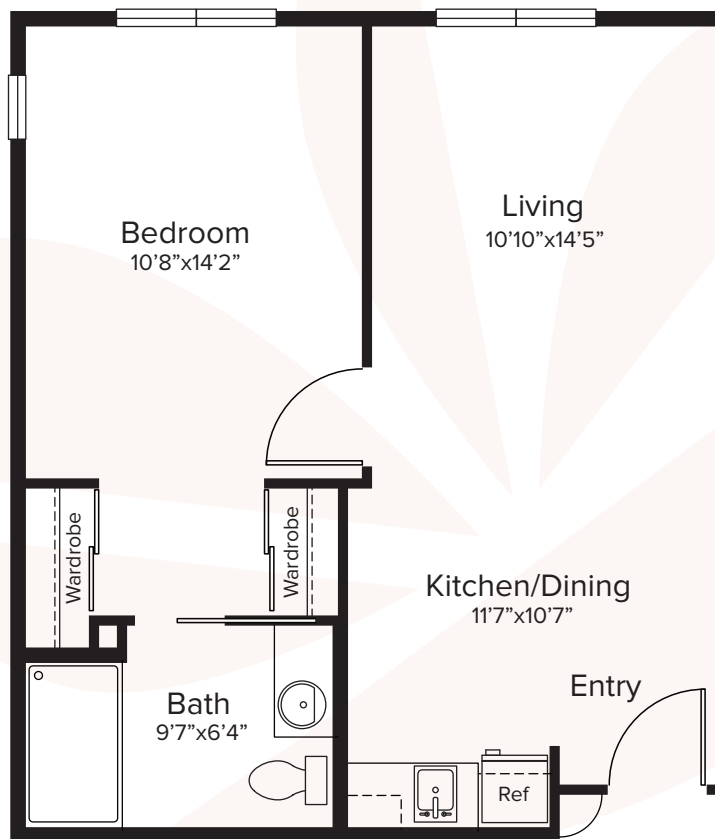

Cedars Assisted Living Floor Plans

1 Bedroom • Approx. 578 Sq. Ft.

2700 East 4th Street, National City • (619) 475-5040 • LiveatParadise.com