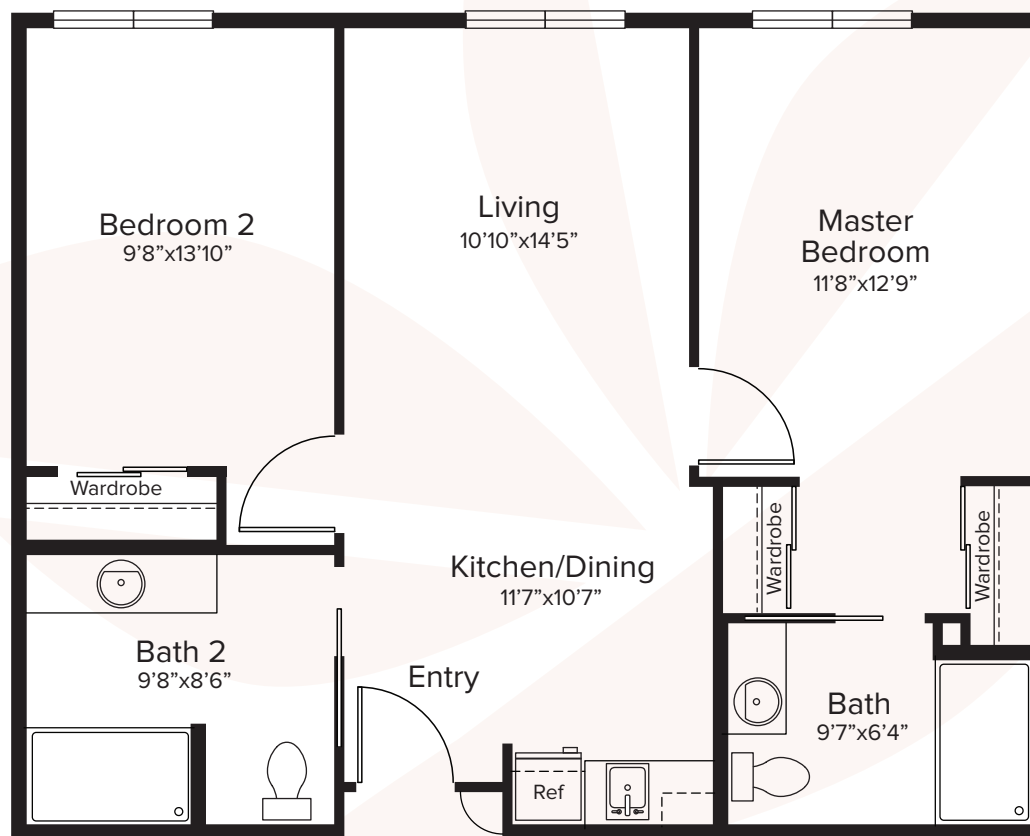

Cedars Assisted Living Floor Plans

2 Bedroom • Approx. 832 Sq. Ft.

2700 East 4th Street, National City • (619) 475-5040 • LiveatParadise.com