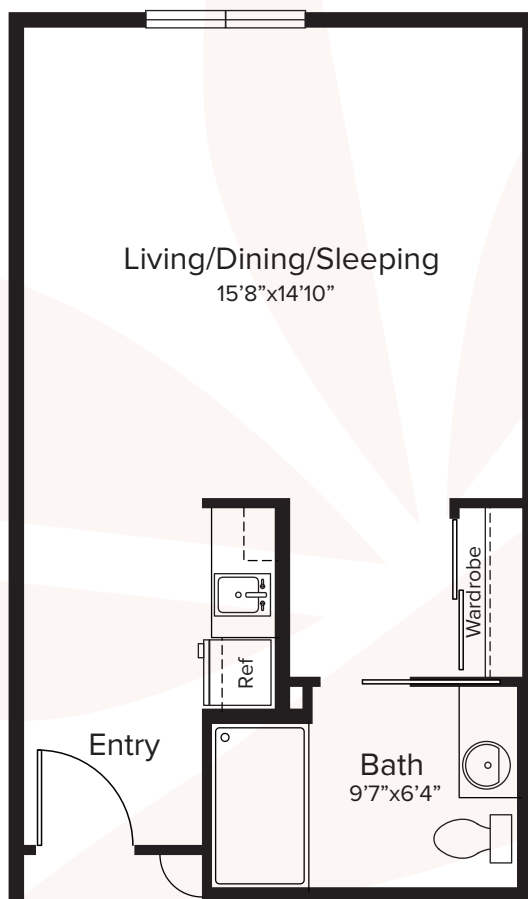

Cedars Assisted Living Floor Plans

Studio • Approx. 450 Sq. Ft.

2700 East 4th Street, National City • (619) 475-5040 • LiveatParadise.com