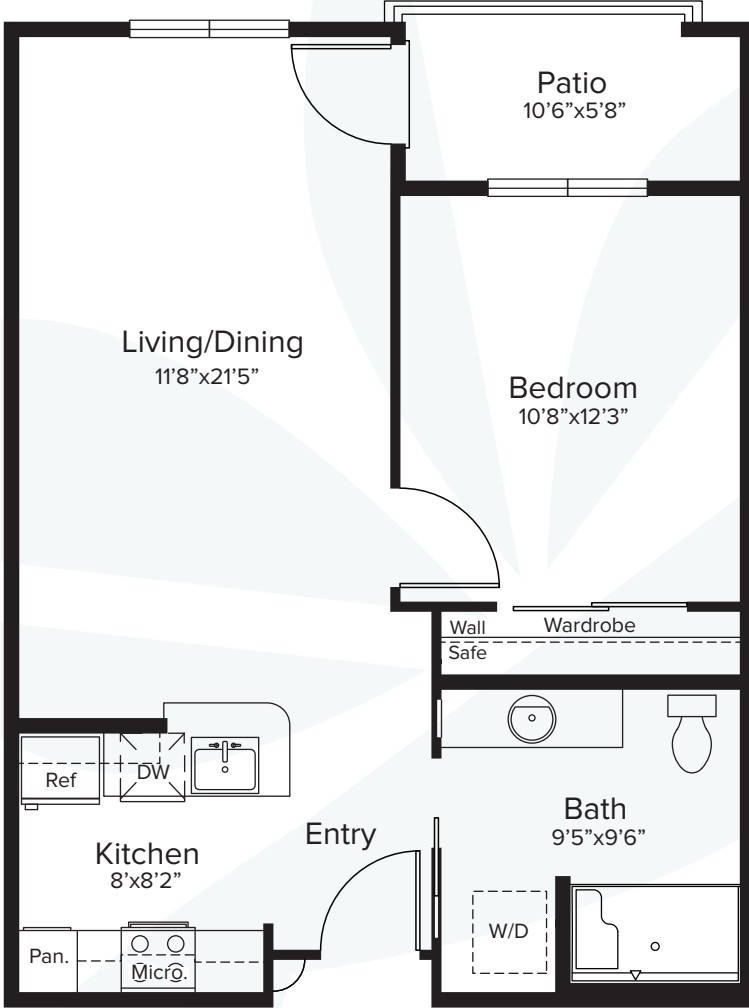

Independent Living Floor Plans

1 Bedroom • Approx. 718 Sq. Ft.

2700 East 4th Street, National City • (619) 475-5040 • LiveatParadise.com

© 2019. Paradise Village. All Rights Reserved. Features, services, amenities, floor plans and pricing are subject to change without prior notice. See representative for additional details. Models do not reflect racial preference. Cedars Assisted Living RCFE #374602869. Parkview at Paradise Village RCFE #374603713.